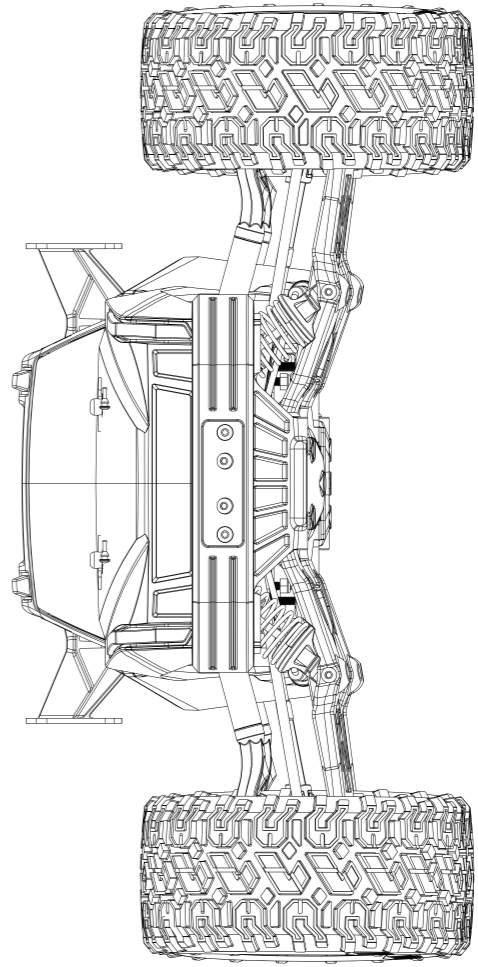

6S

EXPLOSIVE DIAGRAMS ACCESSORIES

- PD602-082 Rr. Center diff case 1pcs
- PD602-081 Idler Gear unit
- PD602-087 E clip 12pcs
- PD602-086 Flat Hex Screw HM3-35 6pcs
- PD602-091 Ball bearing $\Phi 8 \times \Phi 14 \times 4$ 2pcs
- PD501-056 B head hex screw HM4-12 12pcs
- PD502-022 B head hex screw HM3-10 12pcs
- PD502-027 Flat Head Hex Screw HM3-10 12pcs
- PD830-055 Flat Head Hex Screw HM4-30 12pcs
- PD602-097 15T88ST Dual Gear 1PCS
- PD602-095 Battery foam
- PD501-058 B head hex screw HM4-20 12pcs
- PD502-023 B head hex screw HM3-12 12pcsTT
- PD502-029 Flat Head Hex Screw HM3-12 12pcs
- PD903-087 Ball bearing $\Phi 8 \times \Phi 18 \times 4$ 2pcs
- PD903-095 Set screw M4-4 6pcs B
- PD903-093 M4 nylon lock nut 6pcs
- PD908-009 M5 nylon lock nut 6pcs
- PD903-016 Oil bearing $\Phi 10 \times \Phi 15 \times 4$ 5pcs
- PD810-007 Flat Head Hex Screw HM4-18 12pcs
- PD602-151 Transmitter 1pcs
- PD602-152 Receiver 1pcs