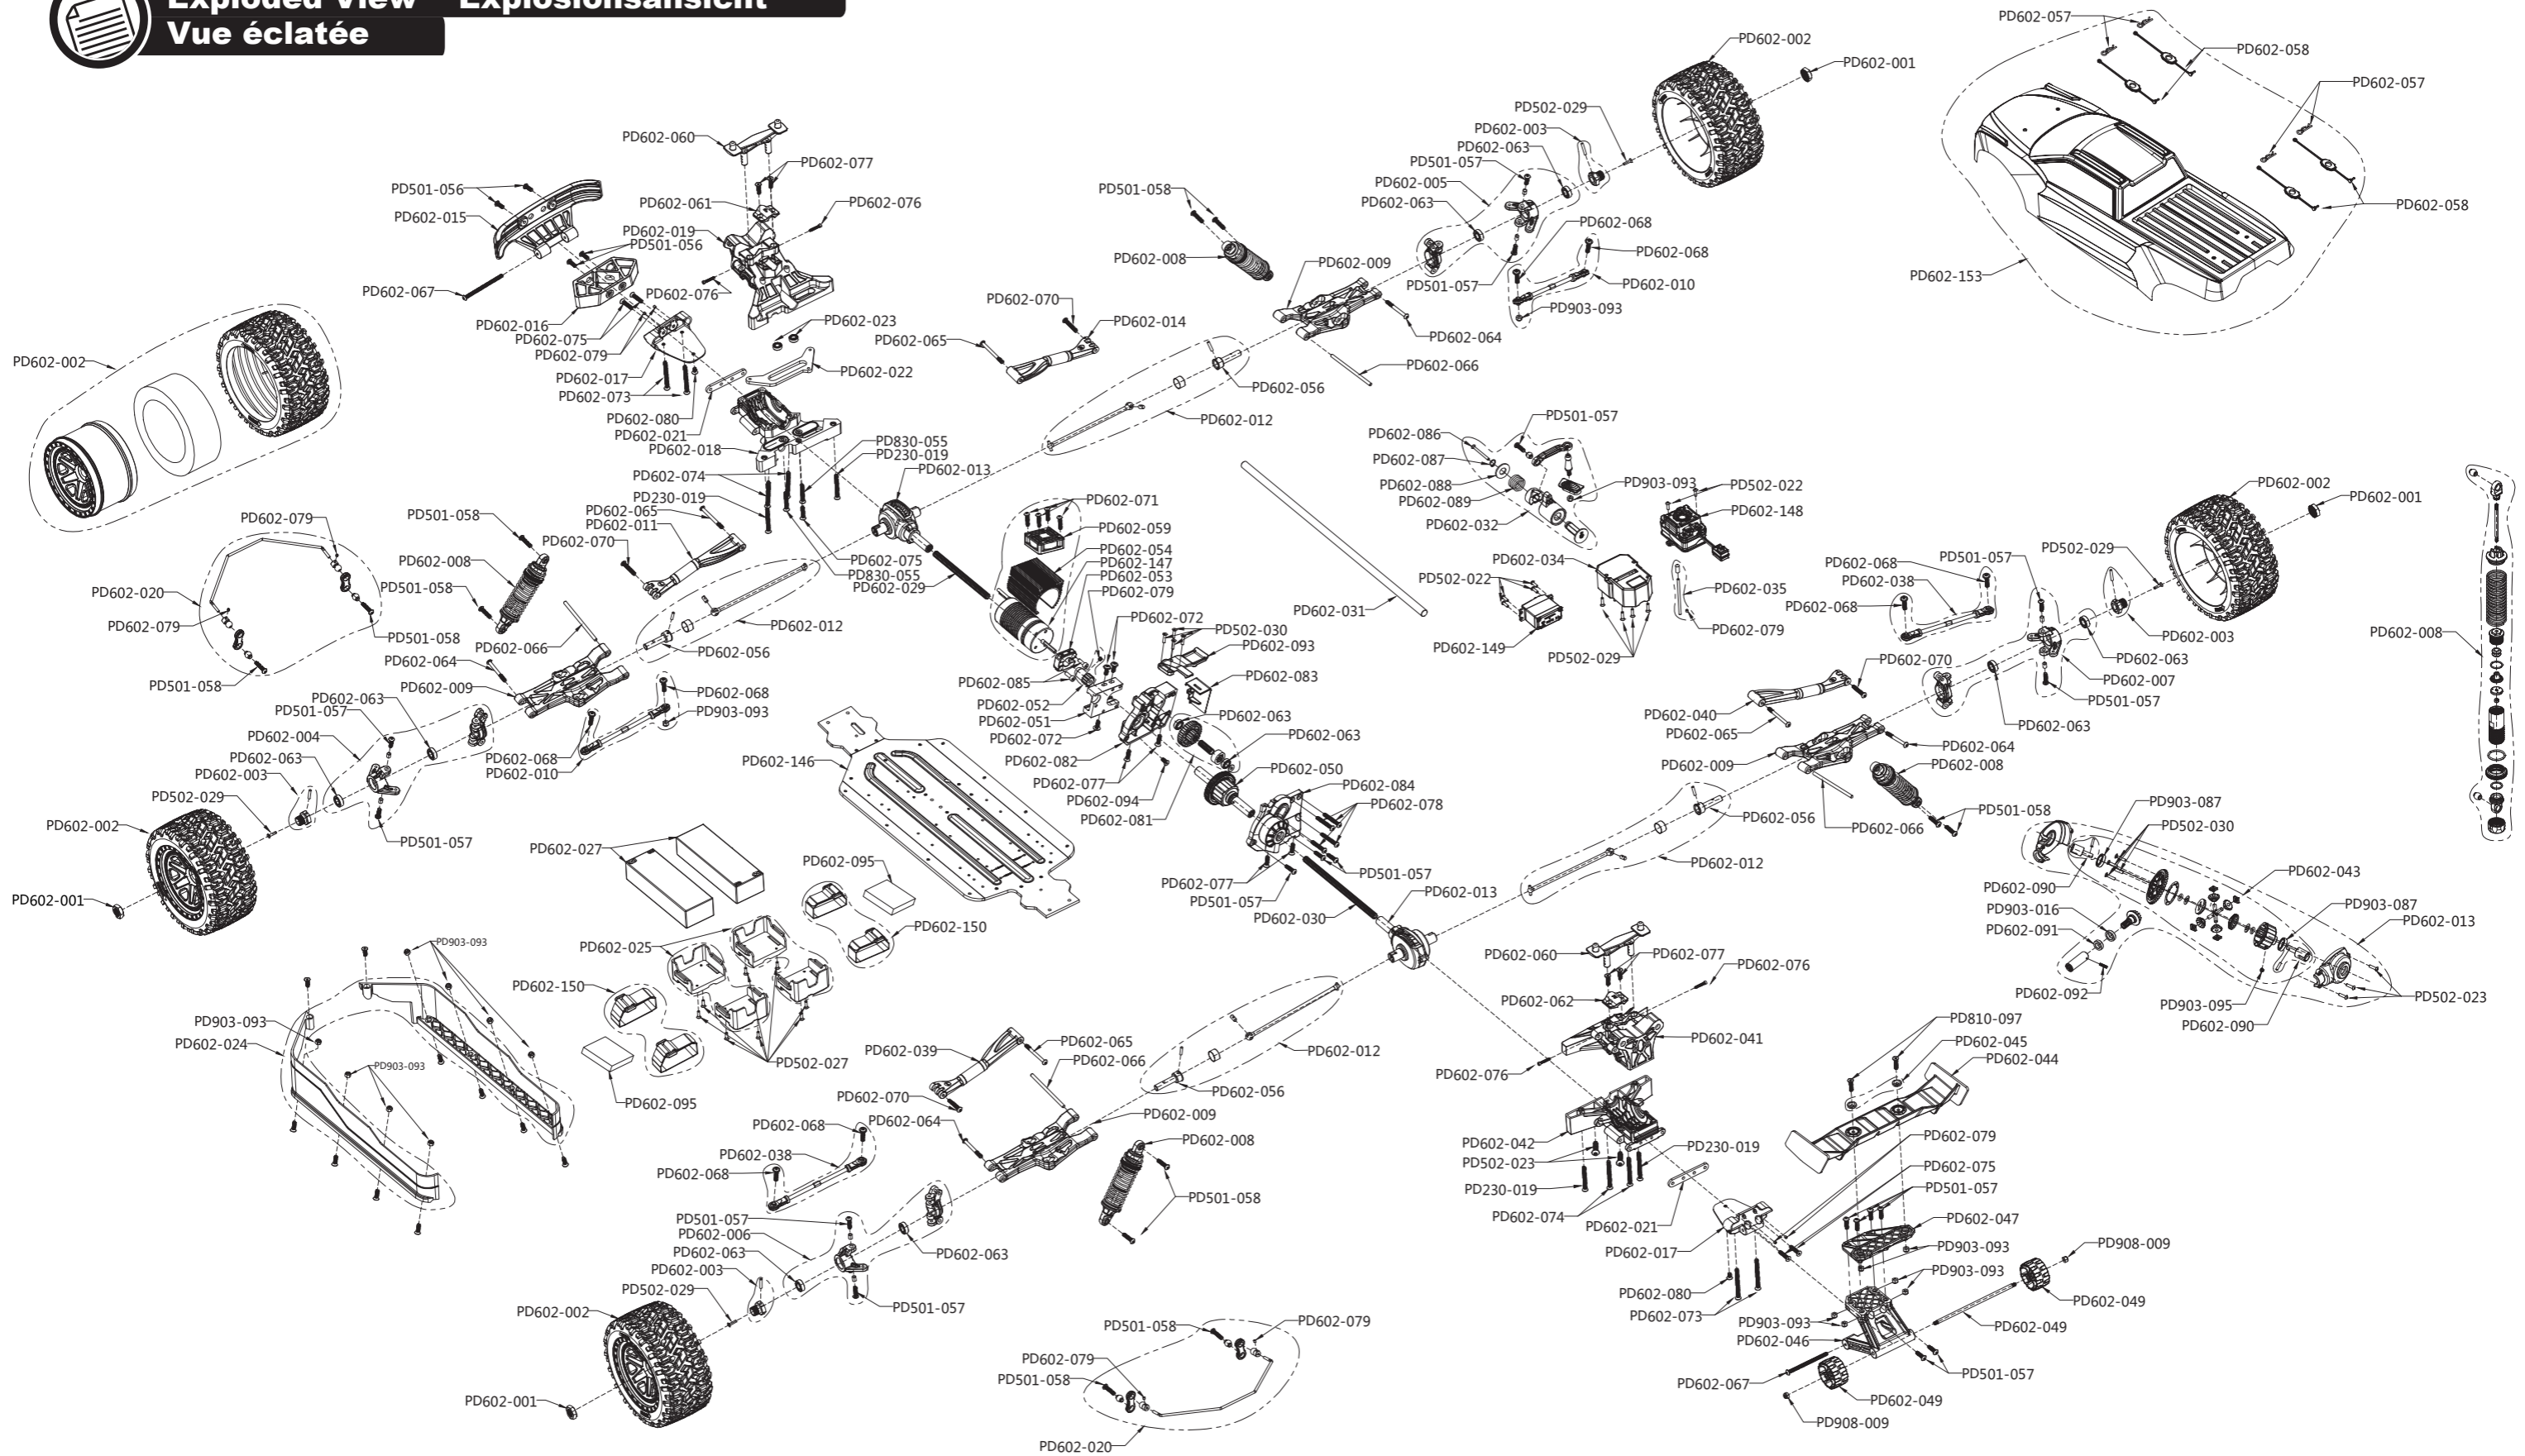

Exploded View Explosionsansicht Vue éclatée

- PD602-031 Center brace 1pcs
- PD602-150 Battery belts 4pcs
- PD602-021 Suspension Arm mount Block 2pcs
- PD602-016 Front Bumper Loop 1pcs
- PD602-011 F. Left upper arms 1pcs
- PD602-006 Rr. Left C hub unit 1pcs
- PD602-001 17mm Wheel Nut 4pcs
- PD602-002 Tire unit 2pcs
- PD602-003 Wheel hex with pin 4pcs
- PD602-008 Shock Absorber 2pcs
- PD602-009 Lower suspension arm 2pcs
- PD602-010 Forward steering Fr. steering linkage 2pcs
- PD602-004 Fr. Left C hub unit 1pcs
- PD602-005 Fr. Right C hub unit 1pcs
- PD602-012 Transverse shafts 2pcs
- PD602-013 Differential gear box assembly 1pcs
- PD602-014 Fr. Right upper arms 1pcs
- PD602-015 Front Bumper 1pcs
- PD602-017 Front Skidplate 1pcs
- PD602-018 Front lower Bulkhead
- PD602-019 Front Upper Bulkhead
- PD602-020 Anti-roll bar unit 2pcs
- PD602-022 Servo saver linkage 1pcs
- PD602-023 Oil Bearing $\Phi 6 \times \Phi 12 \times 4$ 2PCS
- PD602-024 Side Guard 2pcs
- PD602-025 Battery holder 2pcs
- PD602-029 Front Center drive shaft 1pcs
- PD602-030 Rear Center drive shaft 1pcs
- PD602-146 Chassis 1pcs
- PD602-029 Front Receiver case 1pcs
- PD602-034 Antenna tube unit 1pcs
- PD602-032 Servo Saver unit 1pcs
- PD602-033 15KG Servo 1pcs
- PD602-034 Receiver case 1pcs
- PD602-035 Antenna tube unit 1pcs