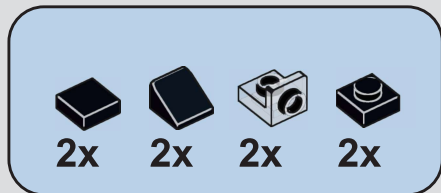

(光滑栓)  
(Technic Pin without Friction)

33

34

35

36

37

38

39